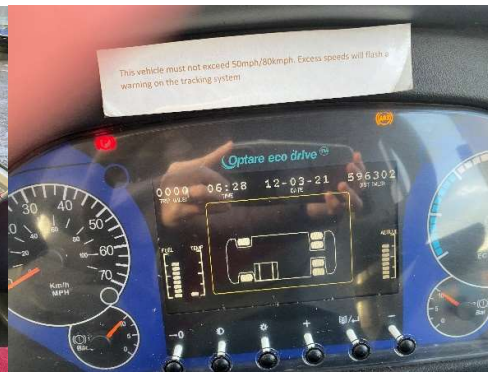

## 2010 Optare Solo

31 seats

Mileage as of 31<sup>st</sup> October 2023 – 595784 km

Mot till 26<sup>th</sup> October 2024

**£19,950**

Call Travelsure Coaches Limited – 01668 219291 or email [travelsure@travelsure.co.uk](mailto:travelsure@travelsure.co.uk)  
All vehicles sold as seen – no warranty given or implied.  
Viewing recommended.