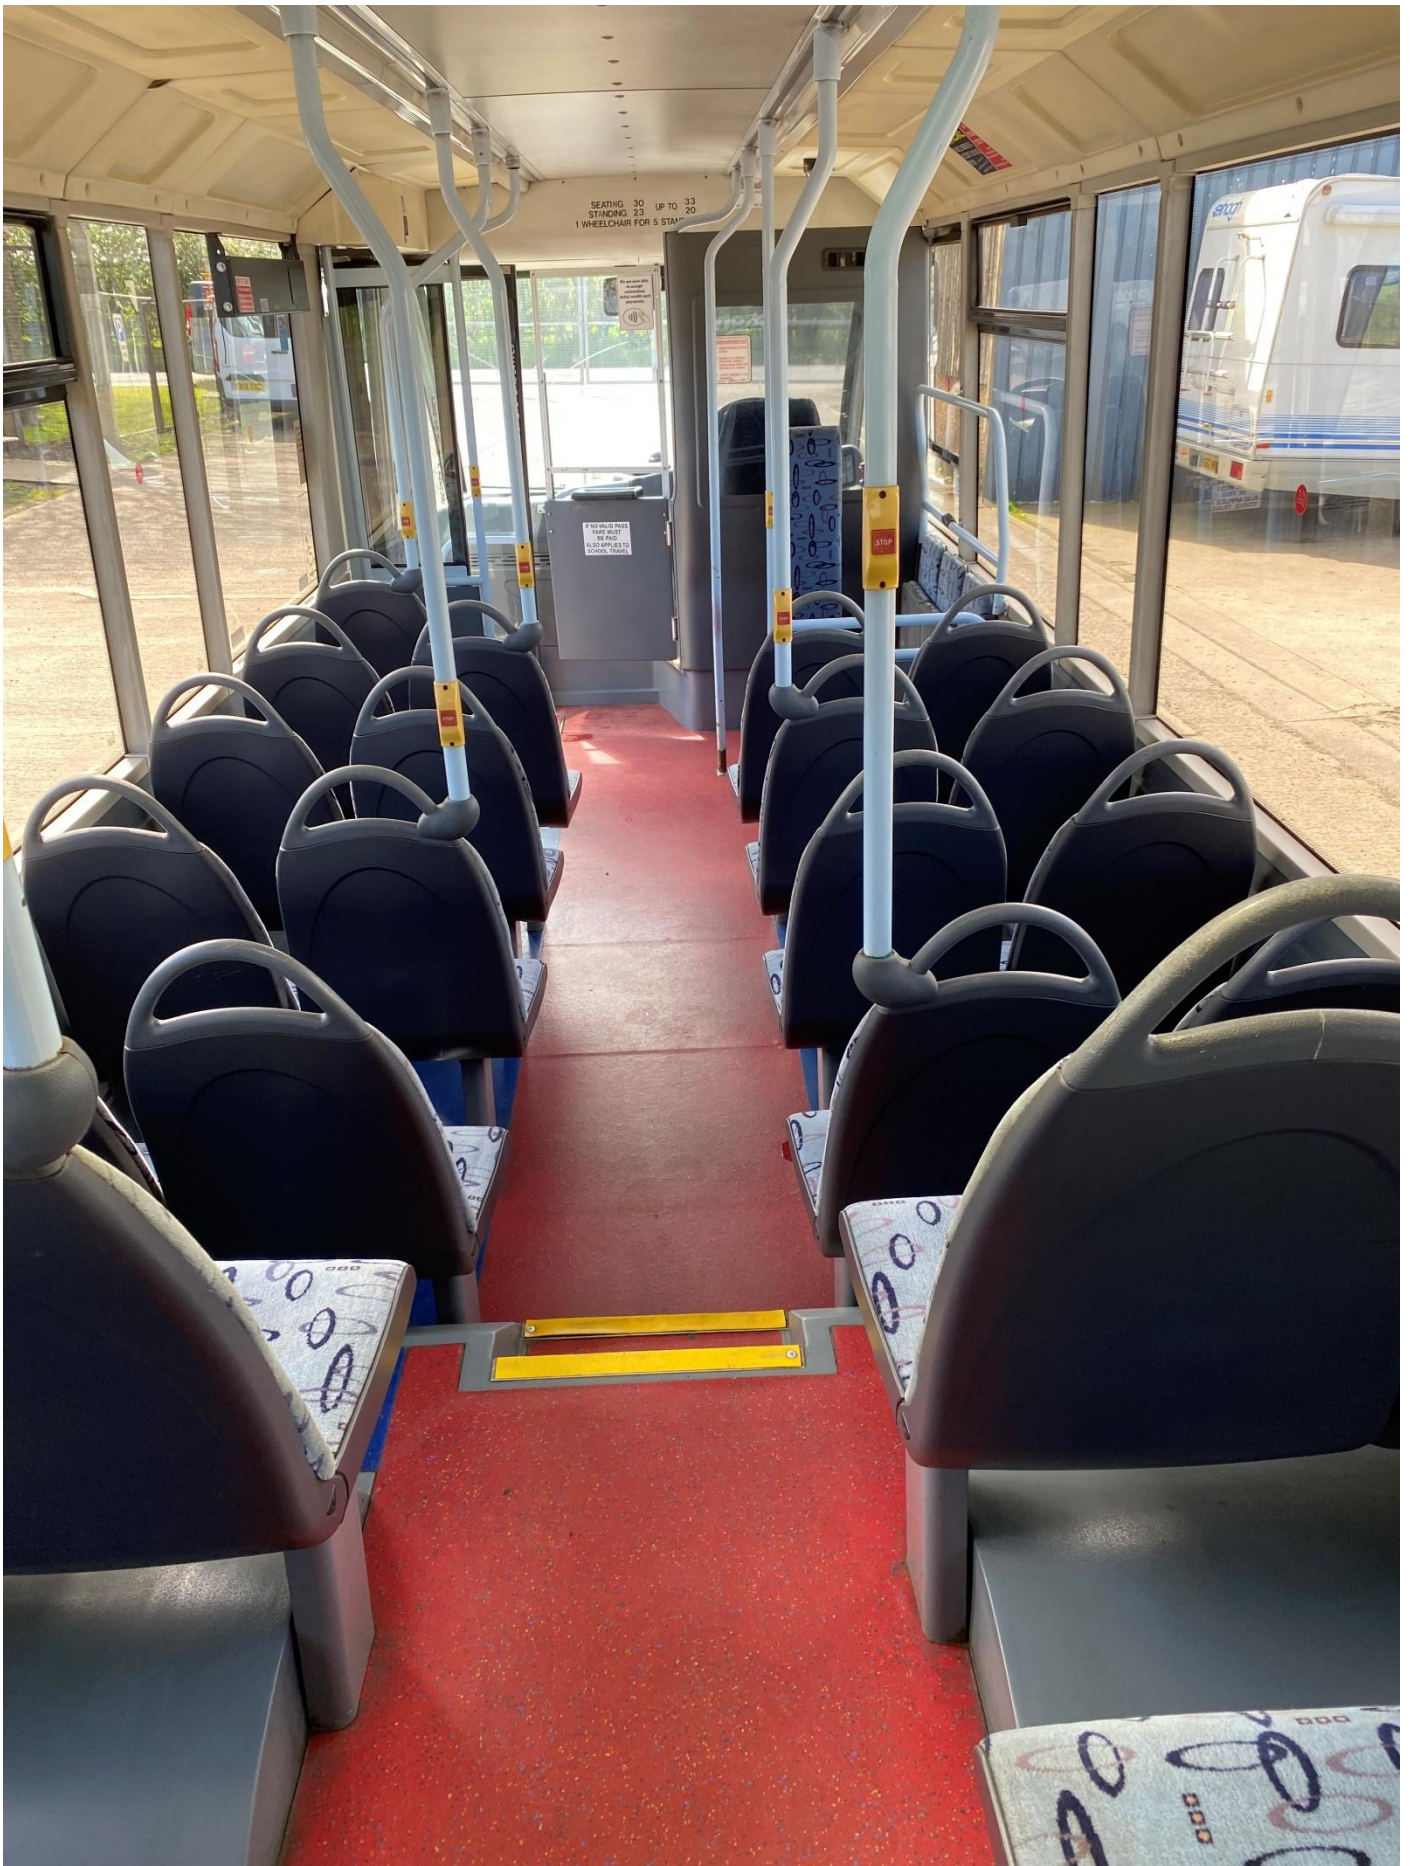

## YN09 LCM – 2009 (09) Optare M950 Solo

Mileage – 578813 km

MOT - 1<sup>st</sup> November 2025

Euro 4, Cummins engine, Allison automatic gearbox, 33 seats, 23 standees, PSVAR, 1 Wheelchair space, Manual fold out ramp, LED destination equipment. Used as a reserve vehicle for service. Newly painted white.

Back 2 seats have different fabric cover to rest.